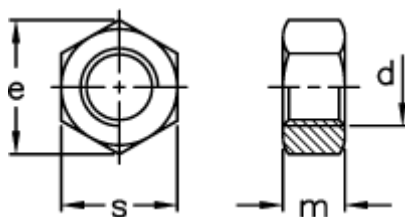

Article number: 2310301045

Description: E+G Nut
NT-M20

Measures

d = M20
e = 32.95
m = 16.0
s = 30